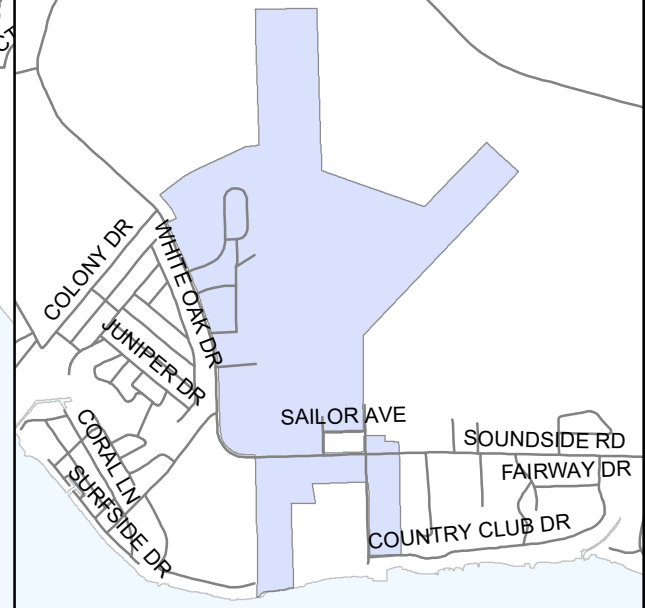

Chowan County

Town of Edenton - Wards

1st Ward - Wharf Landing

2nd Ward - Airport Area

- Legend**
- Roads
 - Edenton_Wards**
 - 1ST WARD
 - 2ND WARD
 - 3RD WARD
 - 4TH WARD

11/09/2021

1 inch = 1,862 feet

This map is prepared for the inventory of real property found within this jurisdiction, and is compiled from recorded deeds and plats and other public records and data. Users of this map are hereby notified that the aforementioned public primary information sources should be consulted for verification of the information contained on this map. The county and the mapping companies assume no legal responsibility for information contained on this map.