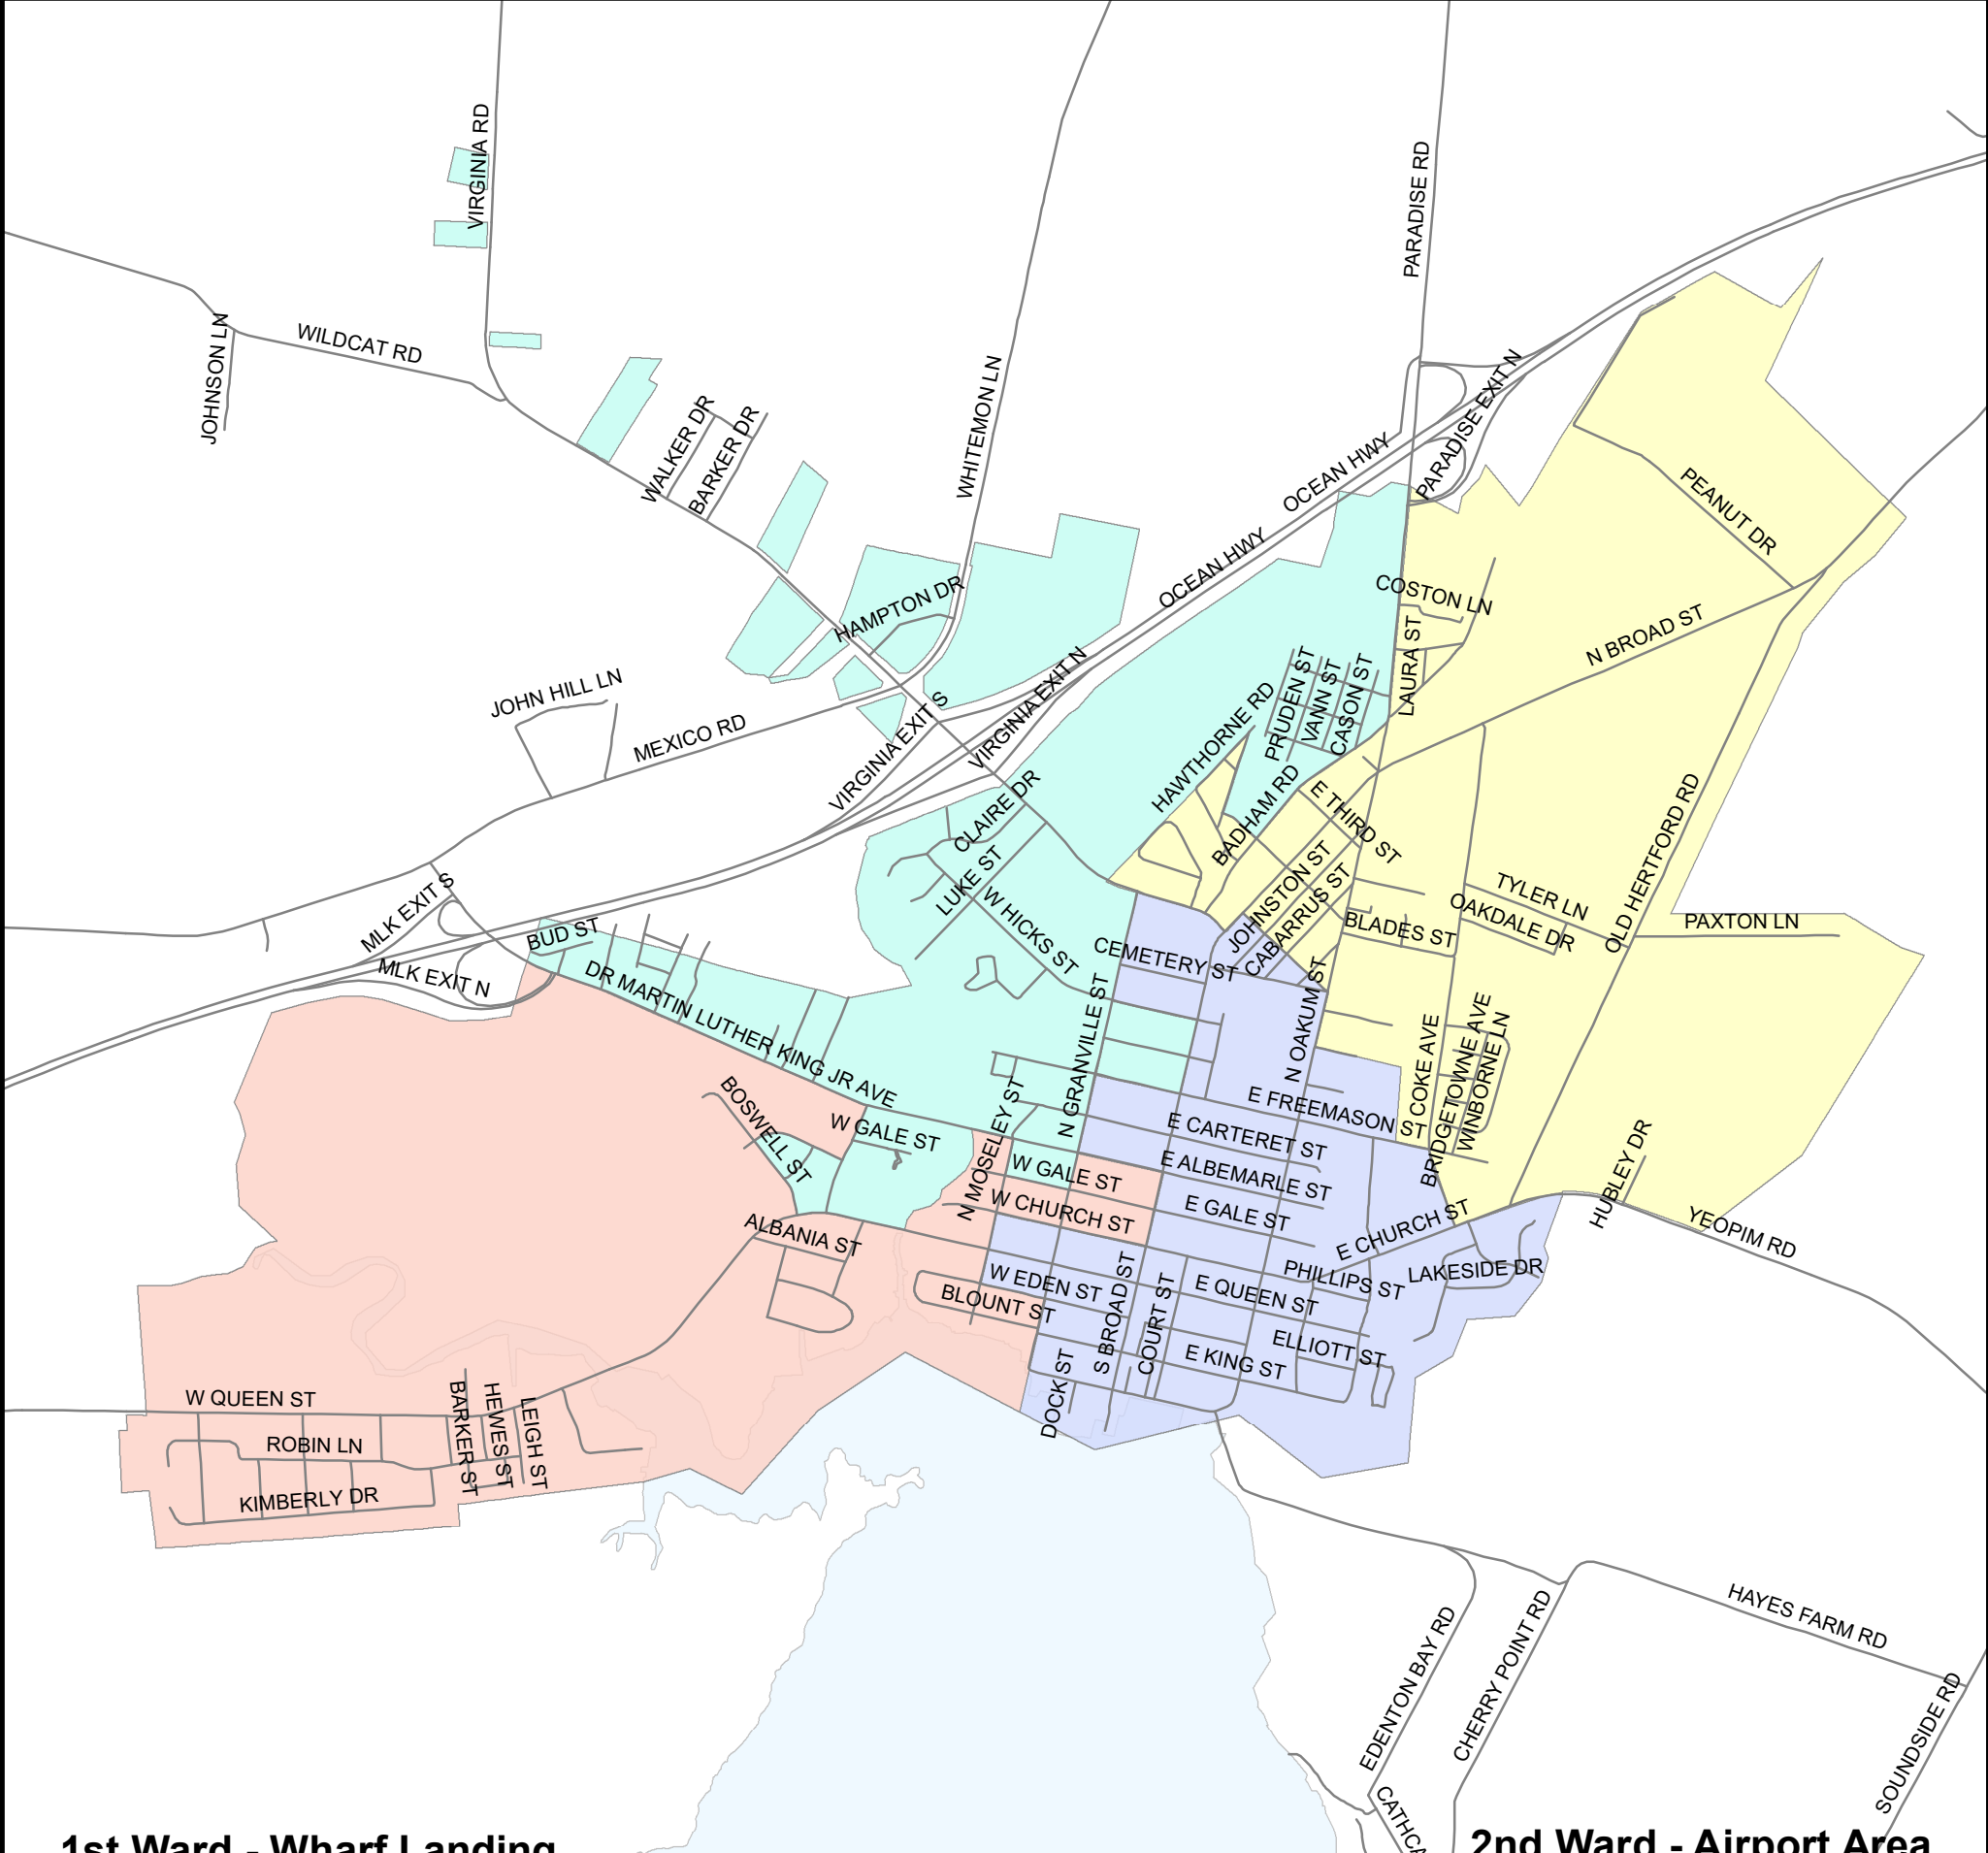

Chowan County

Town of Edenton - Wards

1st Ward - Wharf Landing

2nd Ward - Airport Area

- Legend**
- Roads
 - Edenton_Wards**
 - 1ST WARD
 - 2ND WARD
 - 3RD WARD
 - 4TH WARD

11/09/2021

1 inch = 1,862 feet

This map is prepared for the inventory of real property found within this jurisdiction, and is compiled from recorded deeds and plats and other public records and data. Users of this map are hereby notified that the aforementioned public primary information sources should be consulted for verification of the information contained on this map. The county and the mapping companies assume no legal responsibility for information contained on this map.