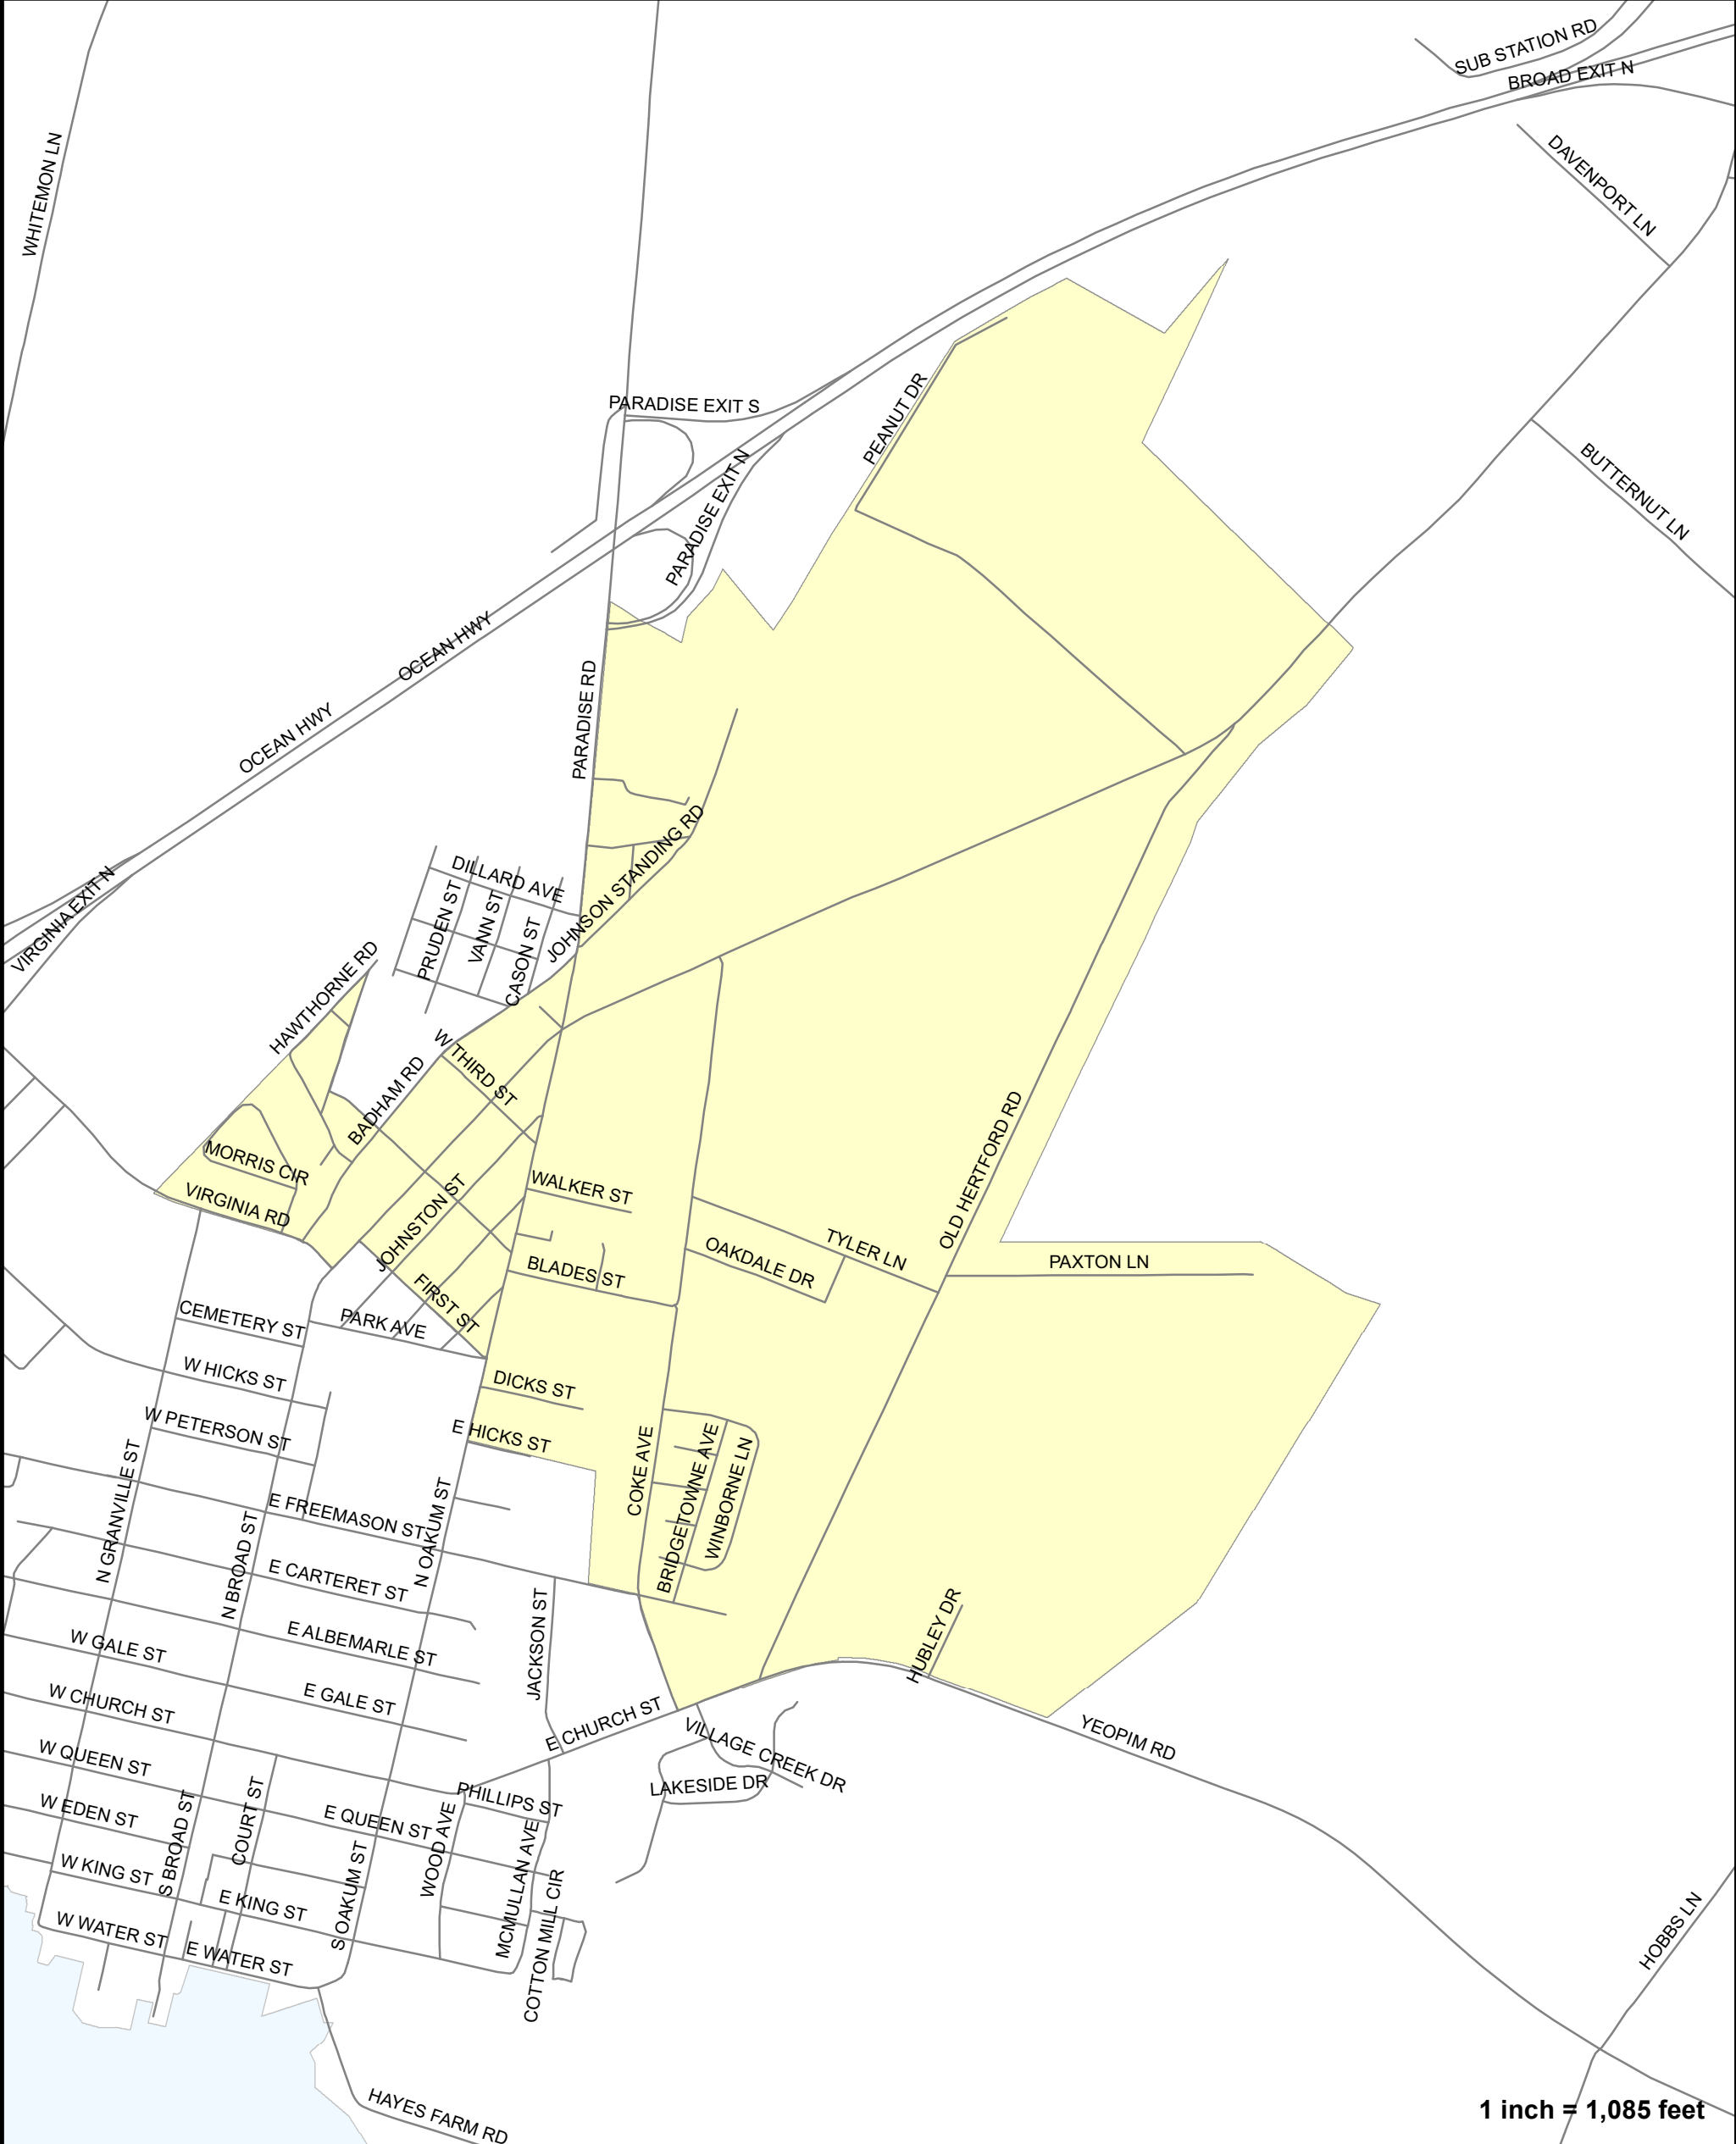

# Chowan County

## Town of Edenton - 4th Ward

1 inch = 1,085 feet

### Legend

- Roads
- Edenton\_Wards**
- 4TH WARD

This map is prepared for the inventory of real property found within this jurisdiction, and is compiled from recorded deeds and plats and other public records and data. Users of this map are hereby notified that the aforementioned public primary information sources should be consulted for verification of the information contained on this map. The county and the mapping companies assume no legal responsibility for information contained on this map.