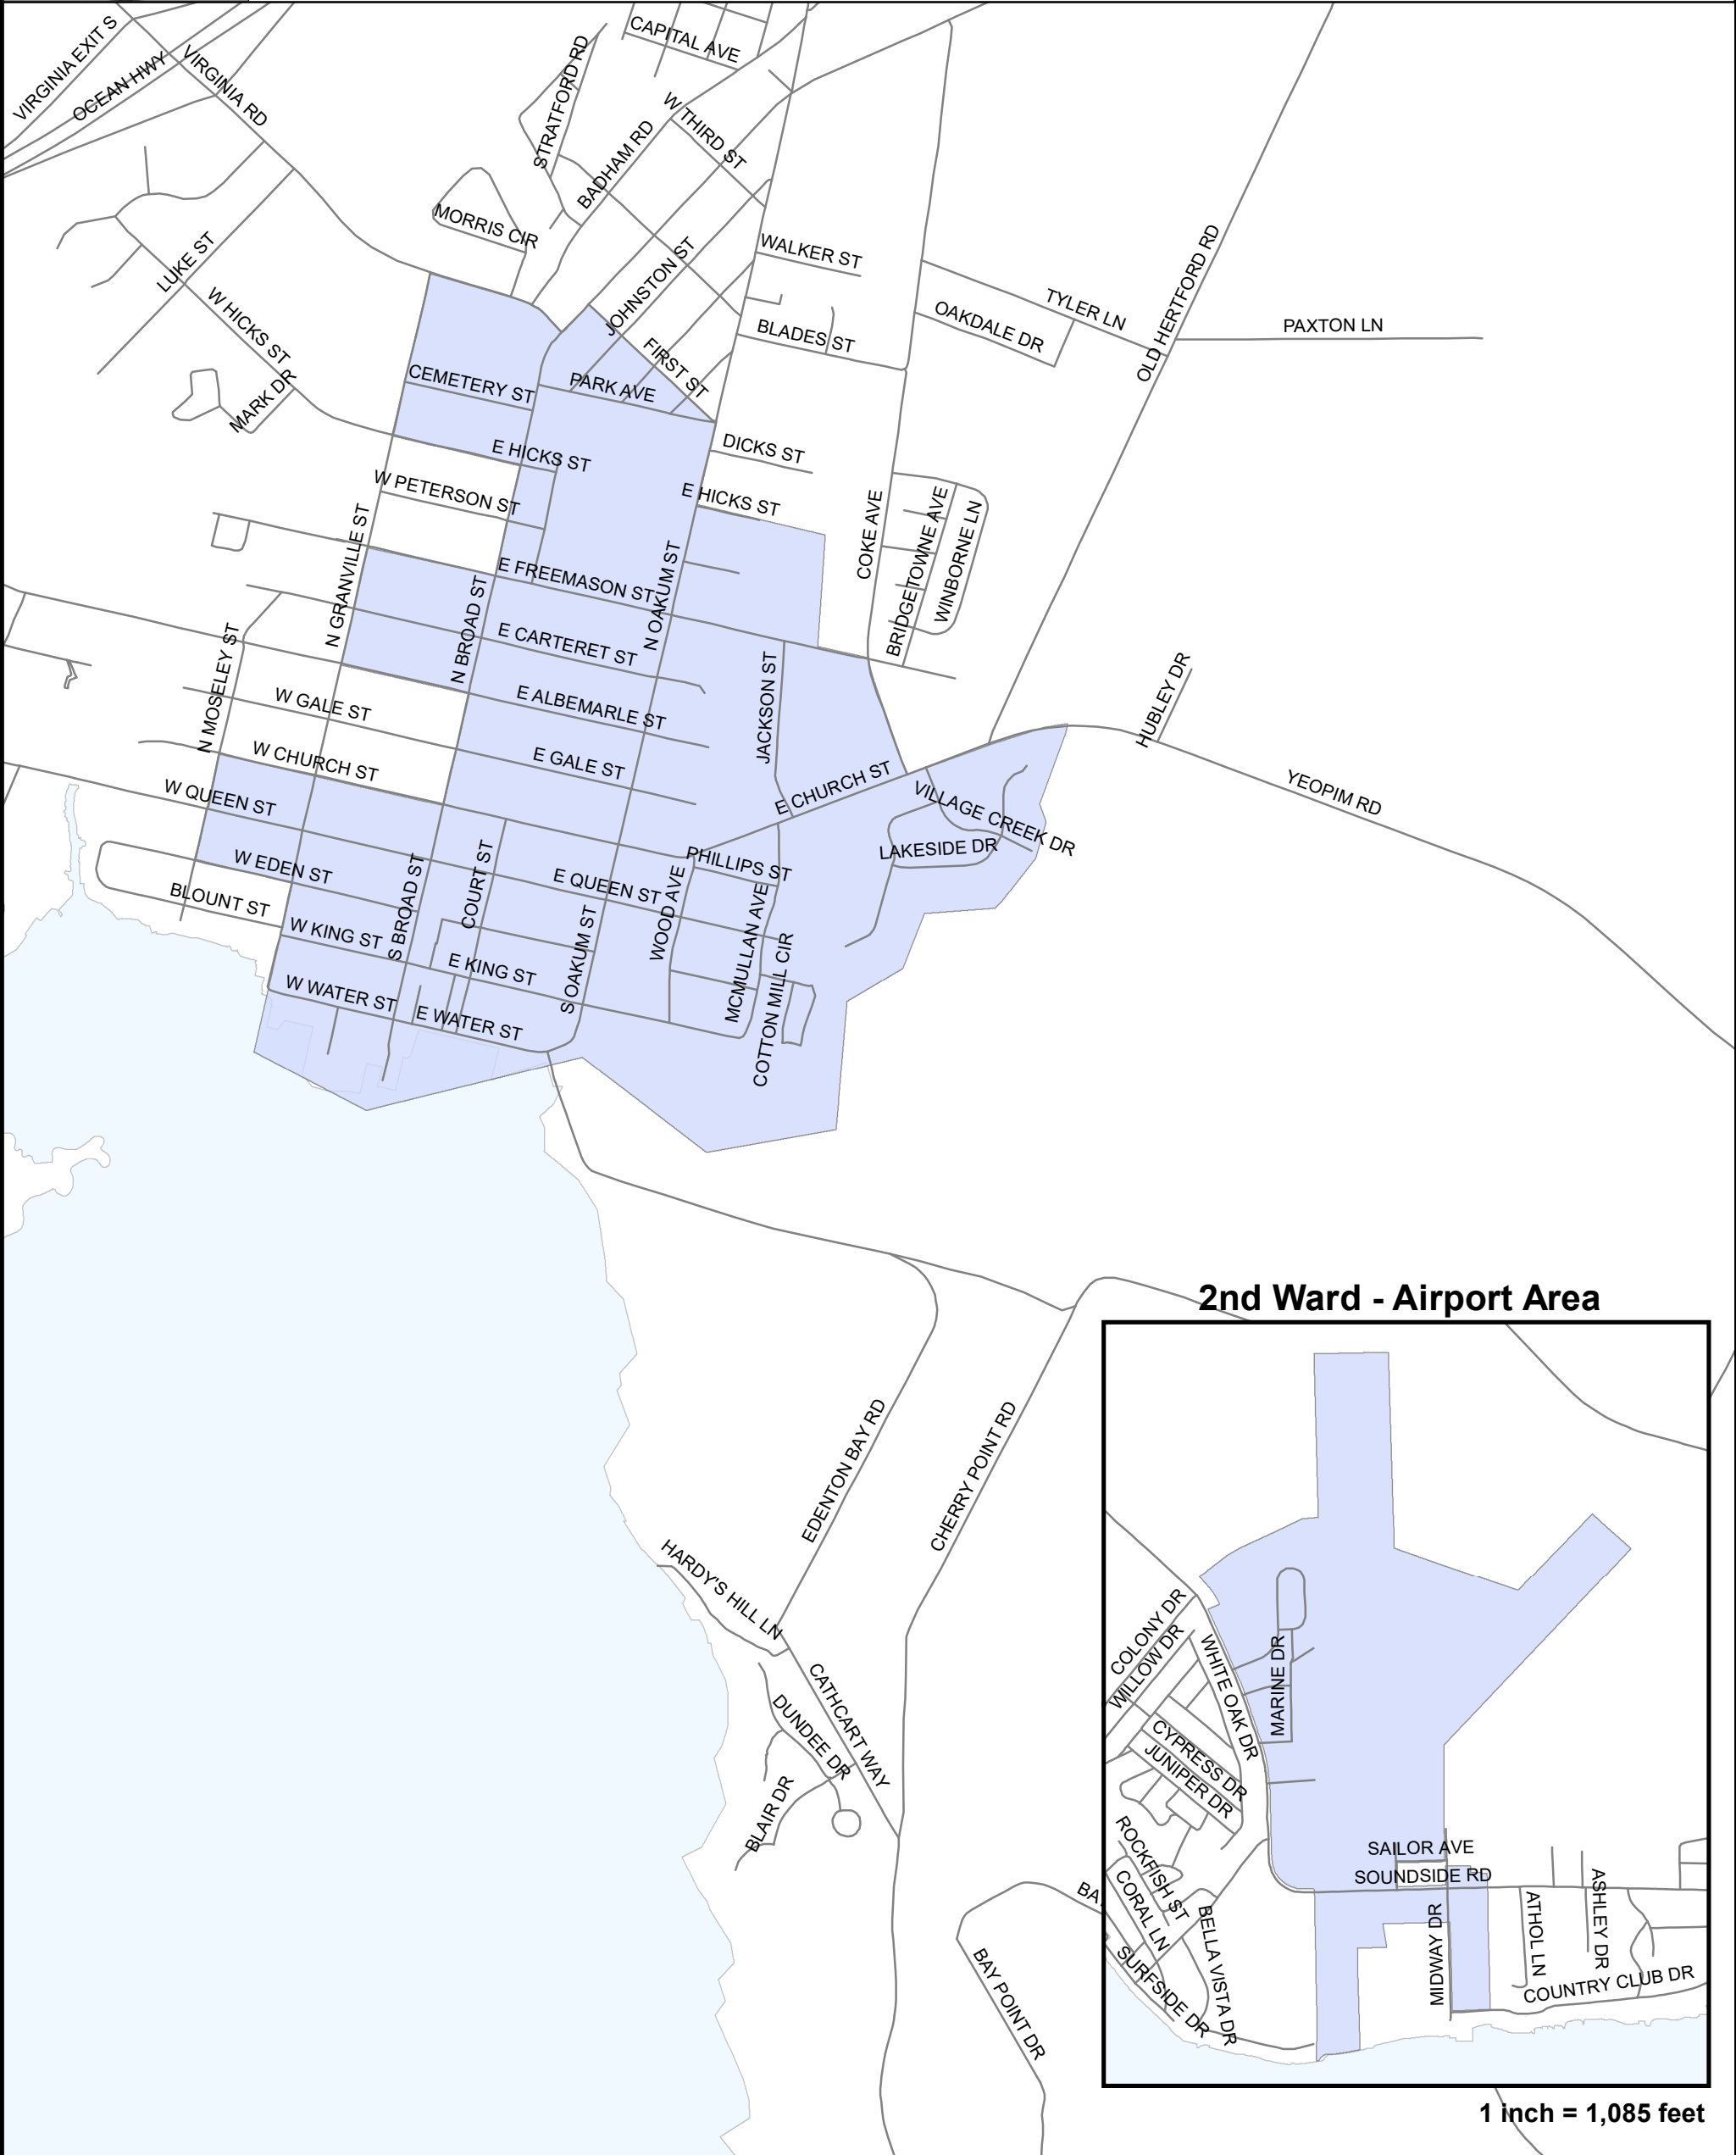

# Chowan County

## Town of Edenton - 2nd Ward

2nd Ward - Airport Area

1 inch = 1,085 feet

### Legend

— Roads

### Edenton\_Wards

■ 2ND WARD

This map is prepared for the inventory of real property found within this jurisdiction, and is compiled from recorded deeds and plats and other public records and data. Users of this map are hereby notified that the aforementioned public primary information sources should be consulted for verification of the information contained on this map. The county and the mapping companies assume no legal responsibility for information contained on this map.